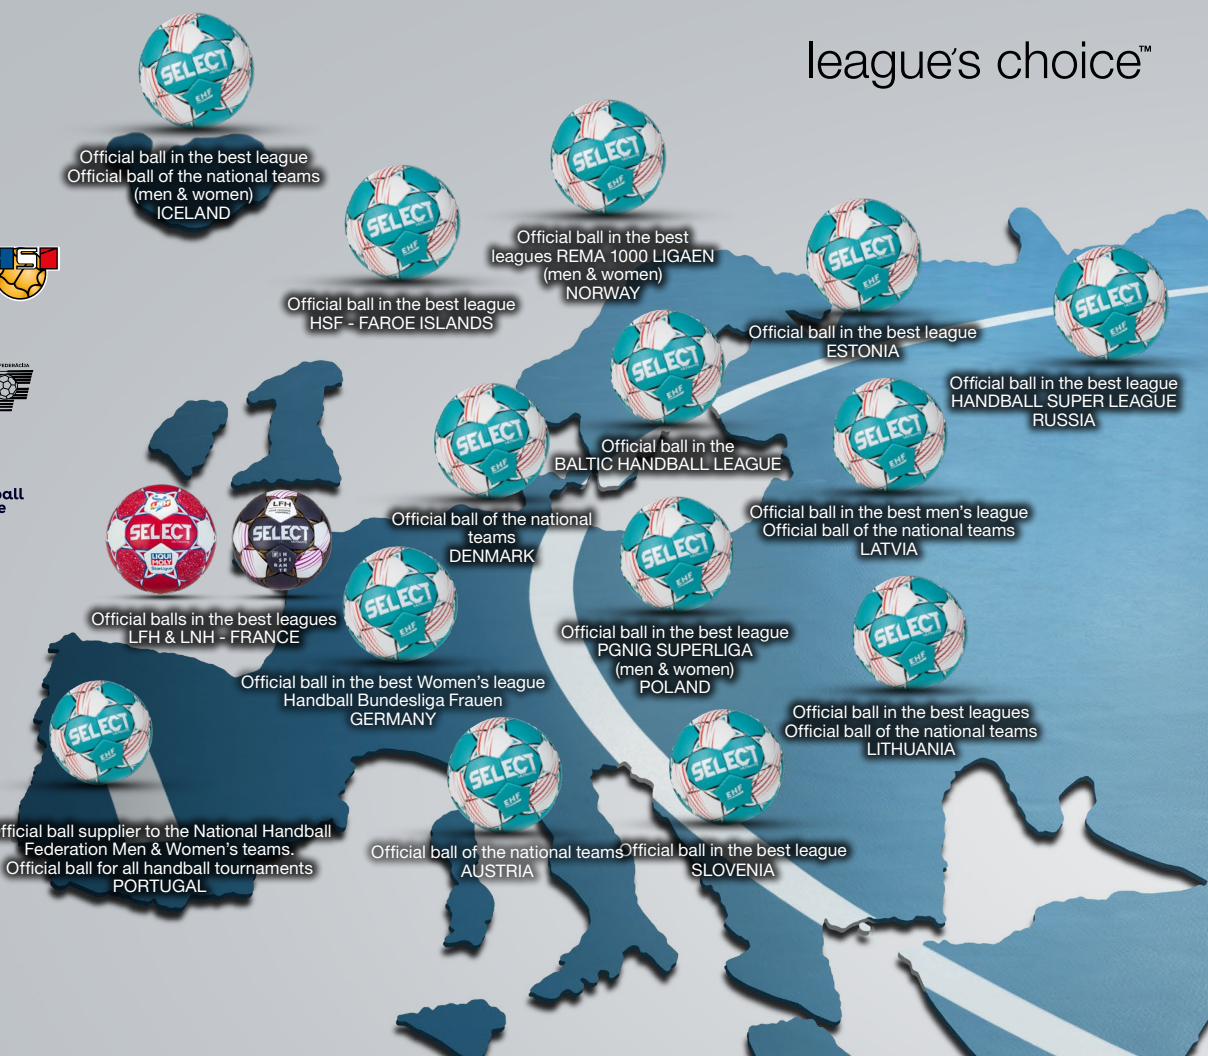

BALLONS HANDBALL

league's choice™

Official ball in the best league
Official ball of the national teams
(men & women)
ICELAND

Official ball in the best league
HSF - FAROE ISLANDS

Official ball in the best
leagues REMA 1000 LIGAEN
(men & women)
NORWAY

Official ball in the best league
ESTONIA

Official ball in the best league
HANDBALL SUPER LEAGUE
RUSSIA

Official ball in the
BALTIC HANDBALL LEAGUE

Official ball of the national
teams
DENMARK

Official ball in the best men's league
Official ball of the national teams
LATVIA

Official balls in the best leagues
LFH & LNH - FRANCE

Official ball in the best Women's league
Handball Bundesliga Frauen
GERMANY

Official ball in the best league
PGNIG SUPERLIGA
(men & women)
POLAND

Official ball in the best leagues
Official ball of the national teams
LITHUANIA

Official ball supplier to the National Handball
Federation Men & Women's teams.
Official ball for all handball tournaments
PORTUGAL

Official ball of the national teams
AUSTRIA

Official ball in the best league
SLOVENIA