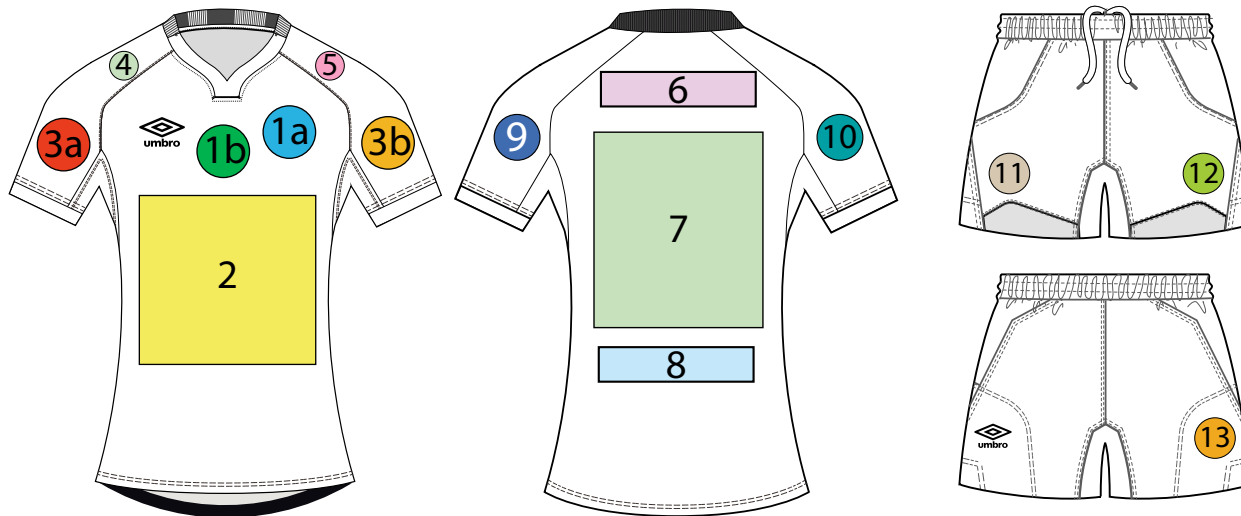

EMPLACEMENTS SPONSORS

Note: Pour un rendu de qualité, les logos de sponsors et les blasons doivent être en haute définition.

GRILLE TARIFAIRE

	MAILLOT PRO	MAILLOT REPLICA	SHORT PRO	SHORT REPLICA
ADULTE	125 €	85 €	75 €	60 €
JUNIOR		75 €		55 €